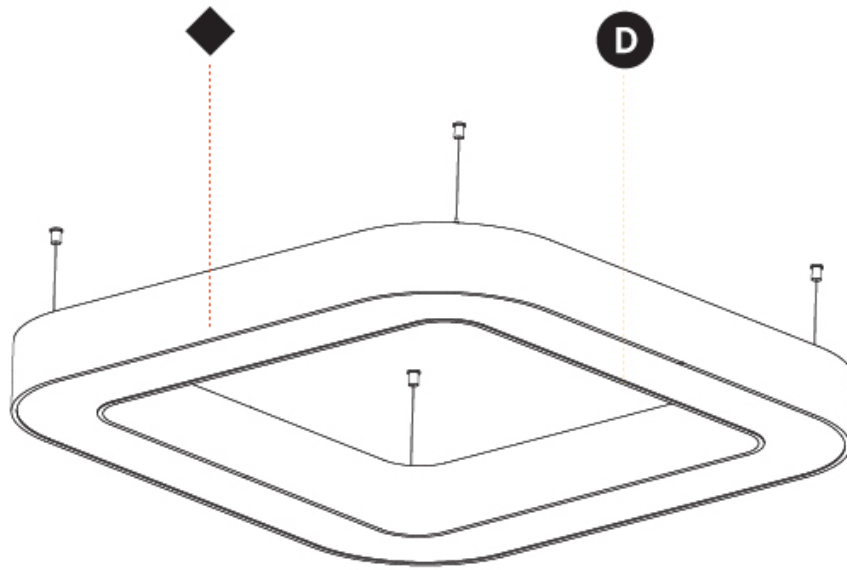

GLORIOUS QUANTUM SUSPENSION

A30215-

PROJECT	_____
TYPE	_____
SPECIFIER	_____
QUANTITY	_____
DATE	_____