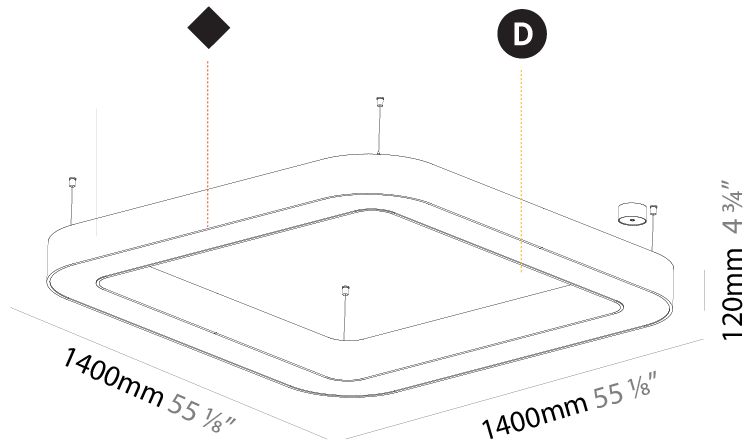

GENERAL

Series: Glorious
Subseries: Glorious Quantum
Brand: Prolicht
Division: Architectural
Mounting Type: Suspension
Mounting Location: Ceiling
Subcategory: Ambient

PHYSICAL

Shape: Square
Length (mm): 1400
Length (in): 55 1/8
Width (mm): 1400
Width (in): 55 1/8
Height (mm): 120
Height (in): 4 3/4
Max. Overall Height (mm): 2120
Max. Overall Height (in): 83 7/16
Light Distribution: Direct / Indirect
Weight (kg): 18.463
Weight (lbs): 40.62
Diffuser: PMMA - Opal or Micro-Prism
Fixture Finish: SSR / BKV / CWI / CRY / HAB / UFT / ITA / RUA / FTG / MYG / LOD / PUS / FRO / FUP / KIA / POP / BLS / SPG / MEY / GOH / GUM / CHC / COM / ABZ / JAG / OBR / MOS / ROR
Fixture Material: Aluminum

ELECTRICAL

Lamp Type: LED (Zhaga Standard)
Input Wattage (W): 120
Total Output Wattage (W): 96 / 76.8 (3500K)
Dimming: Non-Dimming / Phase Dimming (120Vac only) / 0-10V Dimming
Driver Included: Yes
Driver Location: Integrated
Driver Type: Constant Current - 120 / 277Vac
Driver Class: Class 2
Input Voltage (V): 120 - 277
Constant Current (MA): 350 / 800 (3500K)

LED

Color Temperature (°K): 3000 / 3500 / 4000
Max. Delivered Lumen (lm): 7380 / 7644 / 7800 Direct / 5120 / 5556 / 5400 Indirect
CRI: >80 CRI
Efficiency (%): 69.8
Lamp Life (hrs): 50000

OPTICAL

RATINGS AND CERTIFICATIONS

Certified By: Certified for North American Standards
IP rating: IP20